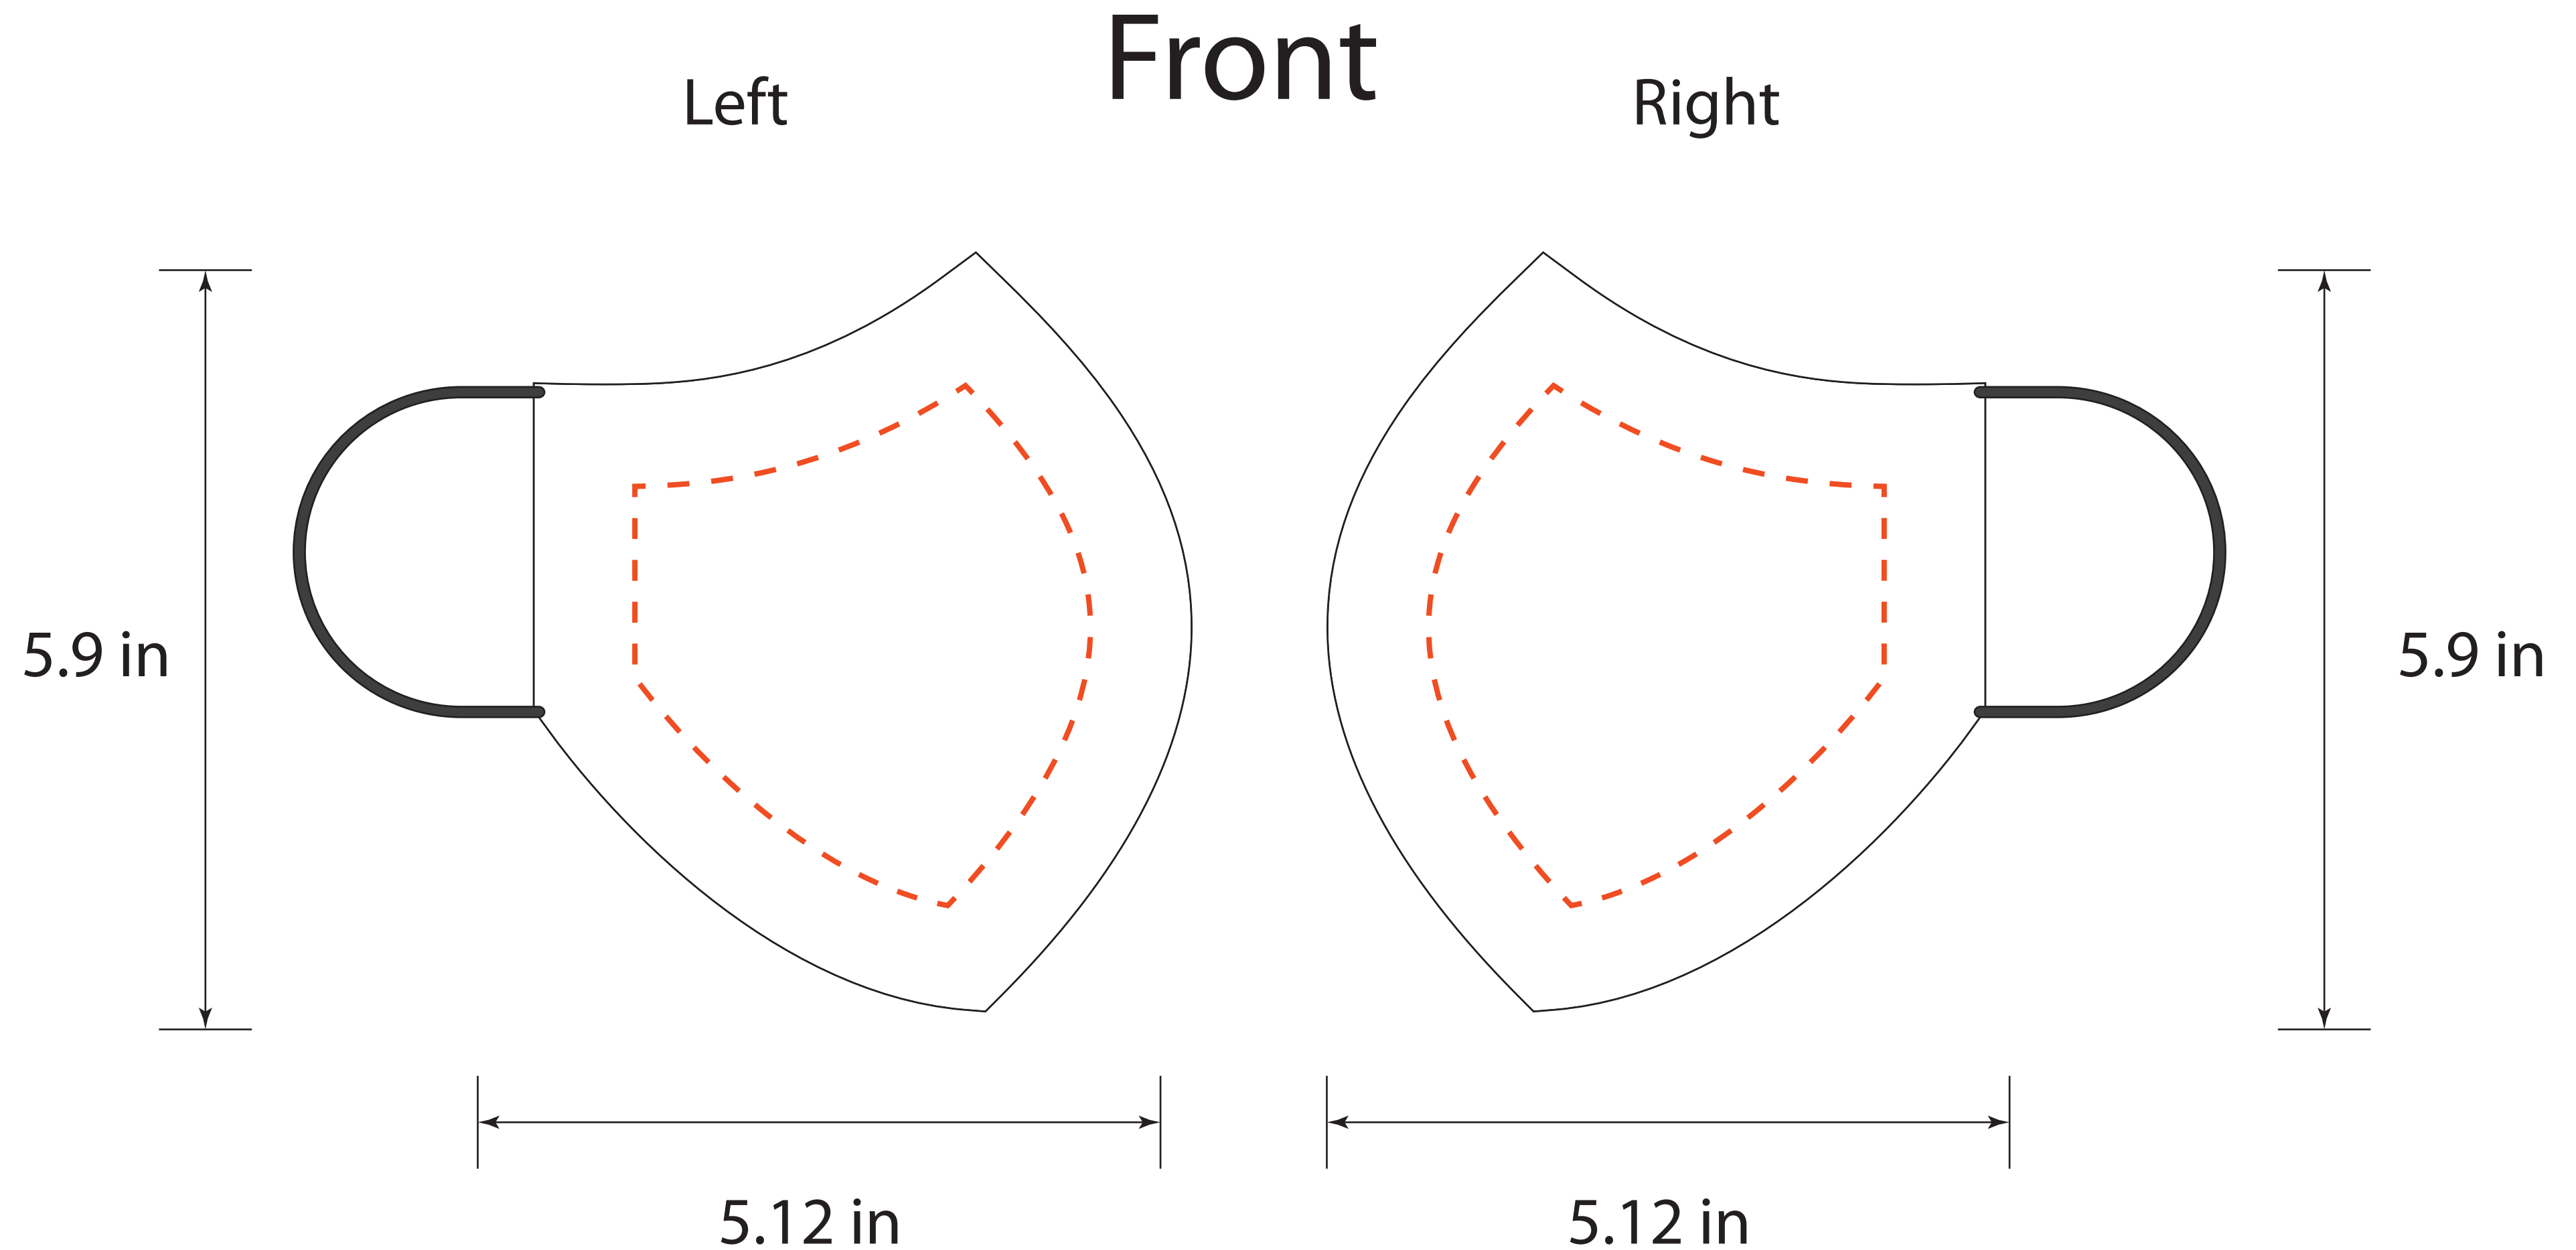

MENS ROUNDED FACE MASK with NOSE BRIDGE TEMPLATE

HIDE TOP LAYER BEFORE SUBMITTING ORDER

**PLACE ART IN EITHER BLACK OR WHITE TRIM LAYER
BELOW THE ART CLIPPING MASK**

SAVE ARTWORK AS PDF WITH LAYERS

NOTE: SMALL IMAGES, FINE LINES & HIGHLY DETAILED ART WILL NOT PRINT WELL